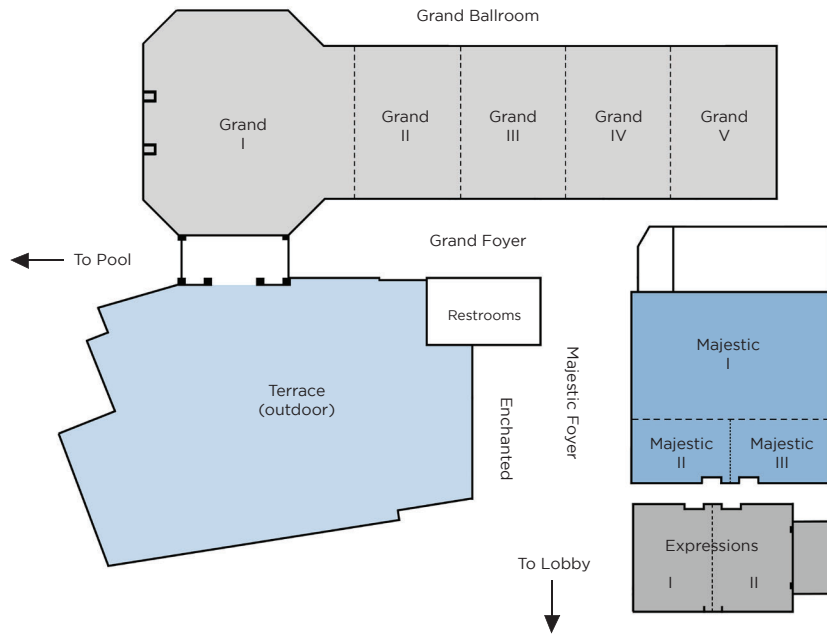

MEETING SPACE CAPACITY CHART

Room Name	Dimensions				Number of People											
	SF	L	W	H	THE	CR	RD8	RD10	CRS6	RECP	CONF	U/S	H/S	EX8	EX10	
Grand Ballroom	10182	192'	70'/32'	20'/12'	1000	500	600	750	360	1000	N/A	N/A	N/A	49	43	
Grand I	4017	64'	70'	20'	400	200	224	280	108	400	54	60	80	16	16	
Grand II	1500	46'	32'	12'	150	75	80	100	48	150	38	44	45	6	6	
Grand III	1500	46'	32'	12'	150	75	80	100	48	150	38	44	45	6	6	
Grand IV	1500	46'	32'	12'	150	75	80	100	48	150	38	44	45	6	6	
Grand V	1500	46'	32'	12'	150	75	80	100	48	150	38	44	45	6	6	
Grand Foyer	2100	100'	21'	12'	N/A	N/A	N/A	N/A	N/A	250	N/A	N/A	N/A	N/A	N/A	
Majestic Ballroom	3900	60'	65'	12'	400	200	200	250	108	400	N/A	60	80	20	16	
Majestic I	2400	60'	40'	12'	250	100	120	150	84	250	48	50	56	12	8	
Majestic II & III	1500	60'	25'	12'	100	50	56	70	30	125	48	40	45	8	4	
Majestic II	750	30'	25'	12'	50	20	24	30	18	60	16	15	20	3	2	
Majestic III	750	30'	25'	12'	50	20	24	30	18	60	16	15	20	3	2	
Majestic Pre-function	2241	72'	31'	12'	N/A	N/A	N/A	N/A	N/A	250	N/A	N/A	N/A	4	3	
Expressions I & II	1617	49'	33'	12'	175	75	80	100	54	175	40	45	50	10	10	
Expressions I	800	24'	33'	12'	80	30	32	40	24	80	24	20	24	3	4	
Expressions II	800	24'	33'	12'	80	30	32	40	24	80	24	20	24	3	4	
Terrace	5312	64'	83'	N/A	400	N/A	360	450	270	600	N/A	N/A	N/A	N/A	N/A	
Enchanted	1152	57' 9"	19' 9"	9'	60	32	48	58	30	60	26	21	24	N/A	N/A	
Relaxation Room	484	20'	21'	7'	45	28	32	30	24	40	20	20	22	N/A	N/A	
B Social	484	20'	21'	7'	45	20	24	20	18	40	20	15	22	N/A	N/A	
B Magical (movie theater)	420	20'	21'	7'	12	N/A	N/A	N/A	N/A	N/A	N/A	N/A	N/A	N/A	N/A	
Inspiration	484	20'	21'	7'	45	20	32	30	18	40	20	20	22	N/A	N/A	
Imagination Room	380	20'	19'	7'	30	15	N/A	N/A	N/A	N/A	14	N/A	N/A	N/A	N/A	
Self-Expression	486	22'	19'	7'	35	20	24	20	24	40	20	18	18	N/A	N/A	
B Artistic	486	22'	19'	7'	35	24	32	30	24	40	20	15	19	N/A	N/A	
Ideas Room	420	20'	21'	7'	45	28	32	30	24	40	22	20	19	N/A	N/A	
Executive Boardroom	264	11'	24'	8'	N/A	N/A	N/A	N/A	N/A	N/A	10	N/A	N/A	N/A	N/A	